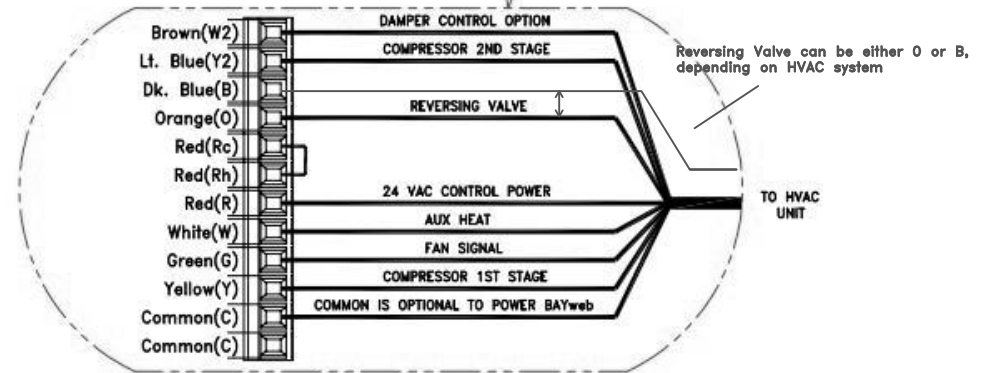

Pro 2 / ADVANCED / PROFESSIONAL BAYweb THERMOSTAT HEAT PUMP 3 HEAT / 2 COOL

Part Number	BW-BCU7 or BW-BCU4-2 or BW-BCU4-8
Dimensions	7.5" W x 5.65" H x 1.2" D
Weight	13 oz

Part Number	BW-T101
Dimensions	4" W x 5" H x 0.6" D
Weight	4 oz