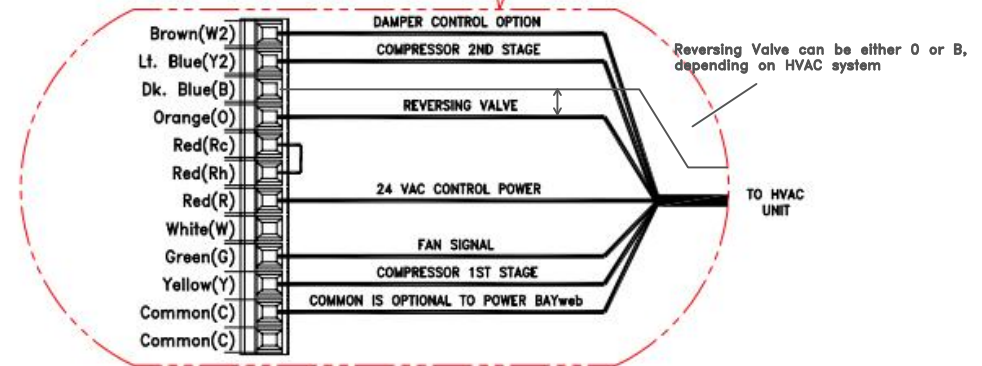

Pro 2 / ADVANCED / PROFESSIONAL BAYweb THERMOSTAT HEAT PUMP 2 HEAT / 2 COOL

Part Number	BW-BCU7 or BW-BCU4-2 or BW-BCU4-8
Dimensions	7.5" W x 5.65" H x 1.2" D
Weight	13 oz

Part Number	BW-T101
Dimensions	4" W x 5" H x 0.6" D
Weight	4 oz