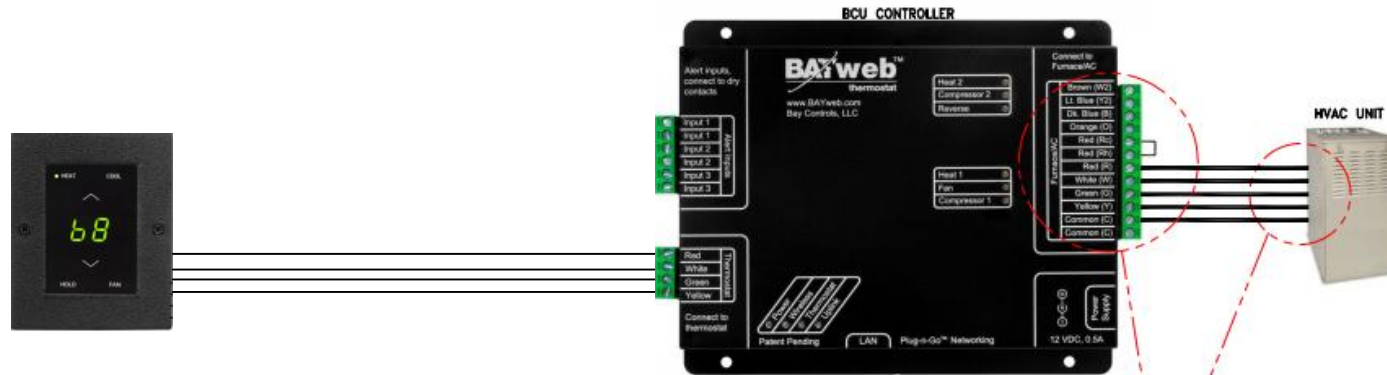

Pro 2 / ADVANCED / PROFESSIONAL BAYweb THERMOSTAT HEAT PUMP 2 HEAT / 2 COOL

Part Number	BW-BCU7 or BW-BCU4-2 or BW-BCU4-8
Dimensions	7.5" W x 5.65" H x 1.2" D
Weight	13 oz

Part Number	BW-T101
Dimensions	4" W x 5" H x 0.6" D
Weight	4 oz