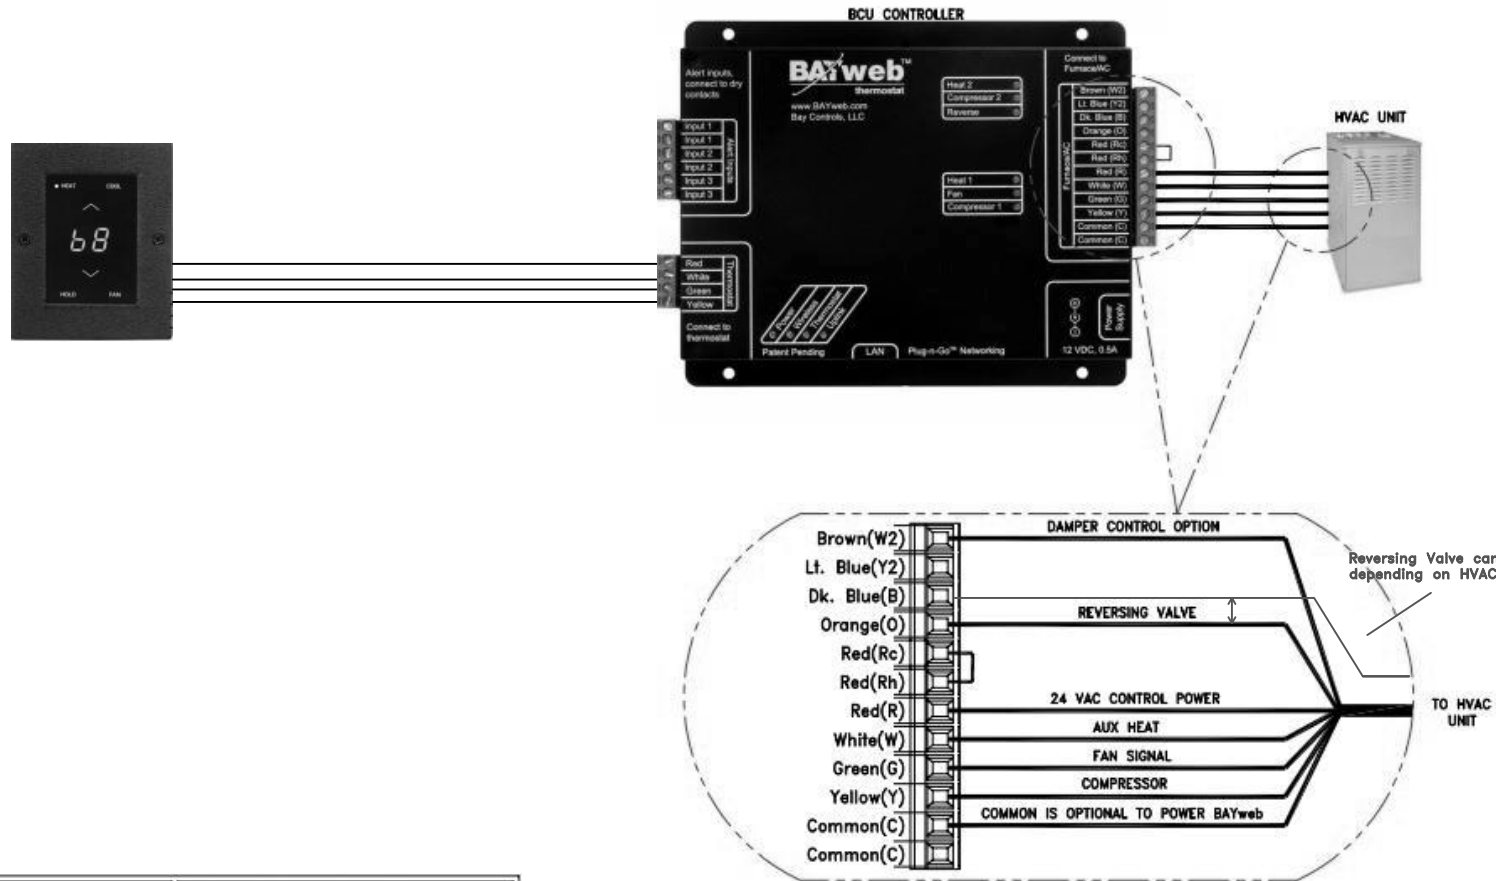

# Pro 2 / ADVANCED / PROFESSIONAL BAYweb THERMOSTAT HEAT PUMP 2 HEAT / 1 COOL

Part Number	BW-BCU7 or BW-BCU4-2 or BW-BCU4-8
Dimensions	7.5" W x 5.65" H x 1.2" D
Weight	13 oz

Part Number	BW-T101
Dimensions	4" W x 5" H x 0.6" D
Weight	4 oz