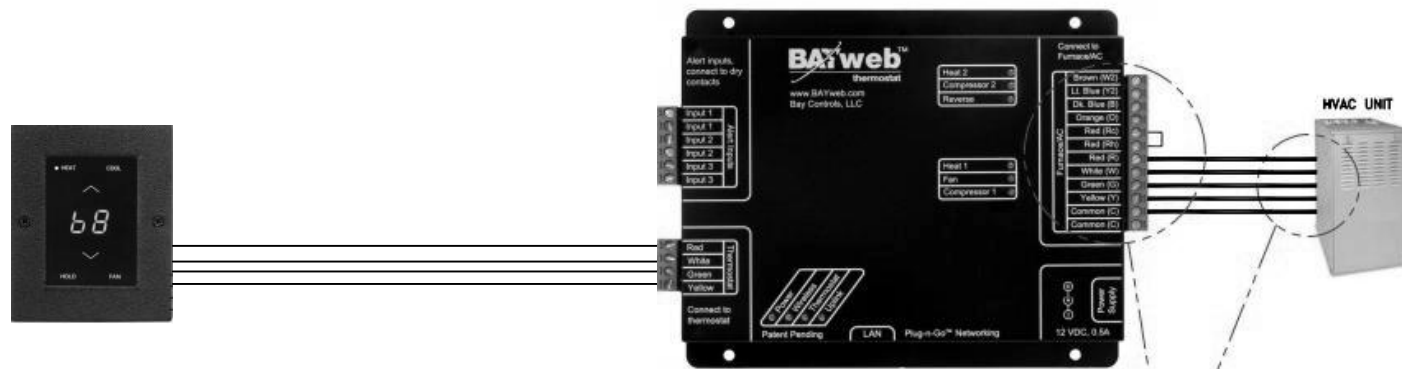

# Pro 2 / ADVANCED / PROFESSIONAL BAYweb THERMOSTAT HEAT PUMP 1 HEAT / 1 COOL

Part Number	BW-BCU7 or BW-BCU4-2 or BW-BCU4-8
Dimensions	7.5" W x 5.65" H x 1.2" D
Weight	13 oz

Part Number	BW-T101
Dimensions	4" W x 5" H x 0.6" D
Weight	4 oz