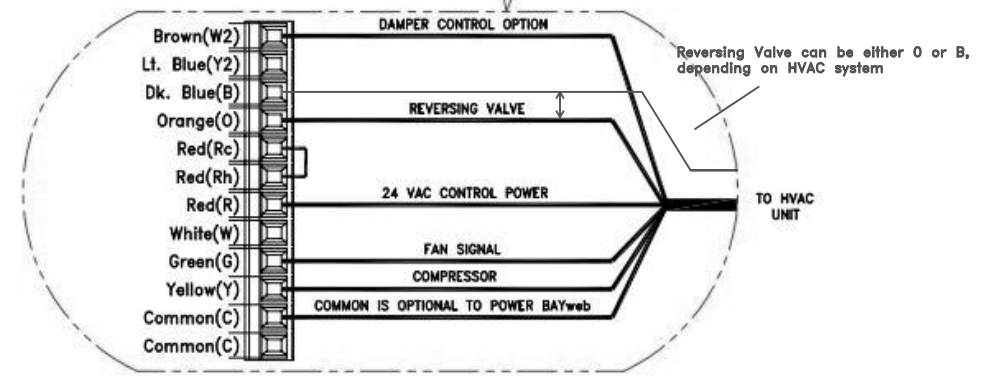

# Pro 2 / ADVANCED / PROFESSIONAL BAYweb THERMOSTAT HEAT PUMP 1 HEAT / 1 COOL

Part Number	BW-BCU7 or BW-BCU4-2 or BW-BCU4-8
Dimensions	7.5" W x 5.65" H x 1.2" D
Weight	13 oz

Part Number	BW-T101
Dimensions	4" W x 5" H x 0.6" D
Weight	4 oz