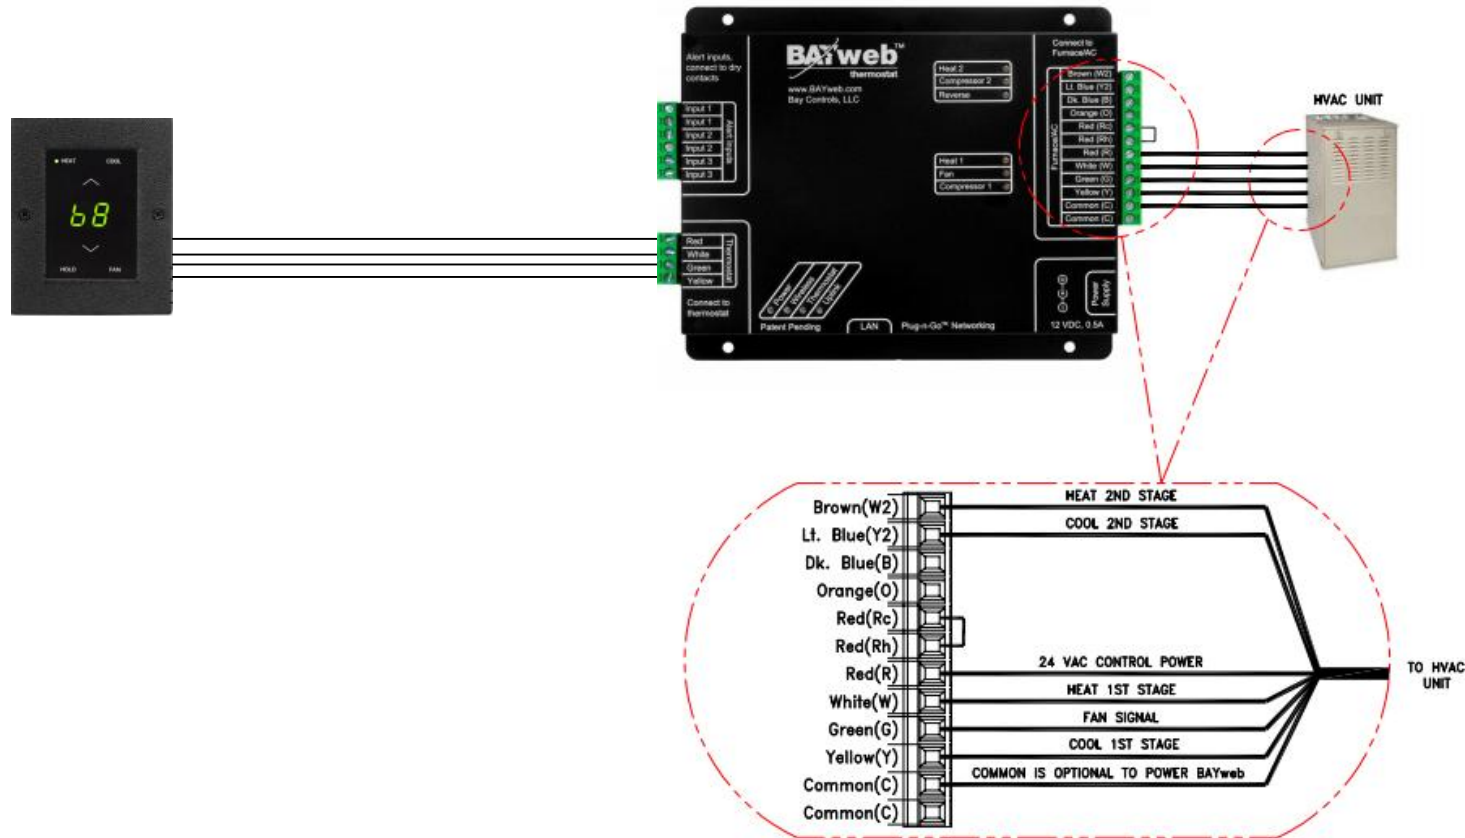

Pro 2 / ADVANCED / PROFESSIONAL BAYweb THERMOSTAT CONVENTIONAL 2 HEAT/ 2 COOL

Part Number	BW-BCU7 or BW-BCU4-2 or BW-BCU4-8
Dimensions	7.5" W x 5.65" H x 1.2" D
Weight	13 oz

Part Number	BW-T101
Dimensions	4" W x 5" H x 0.6" D
Weight	4 oz