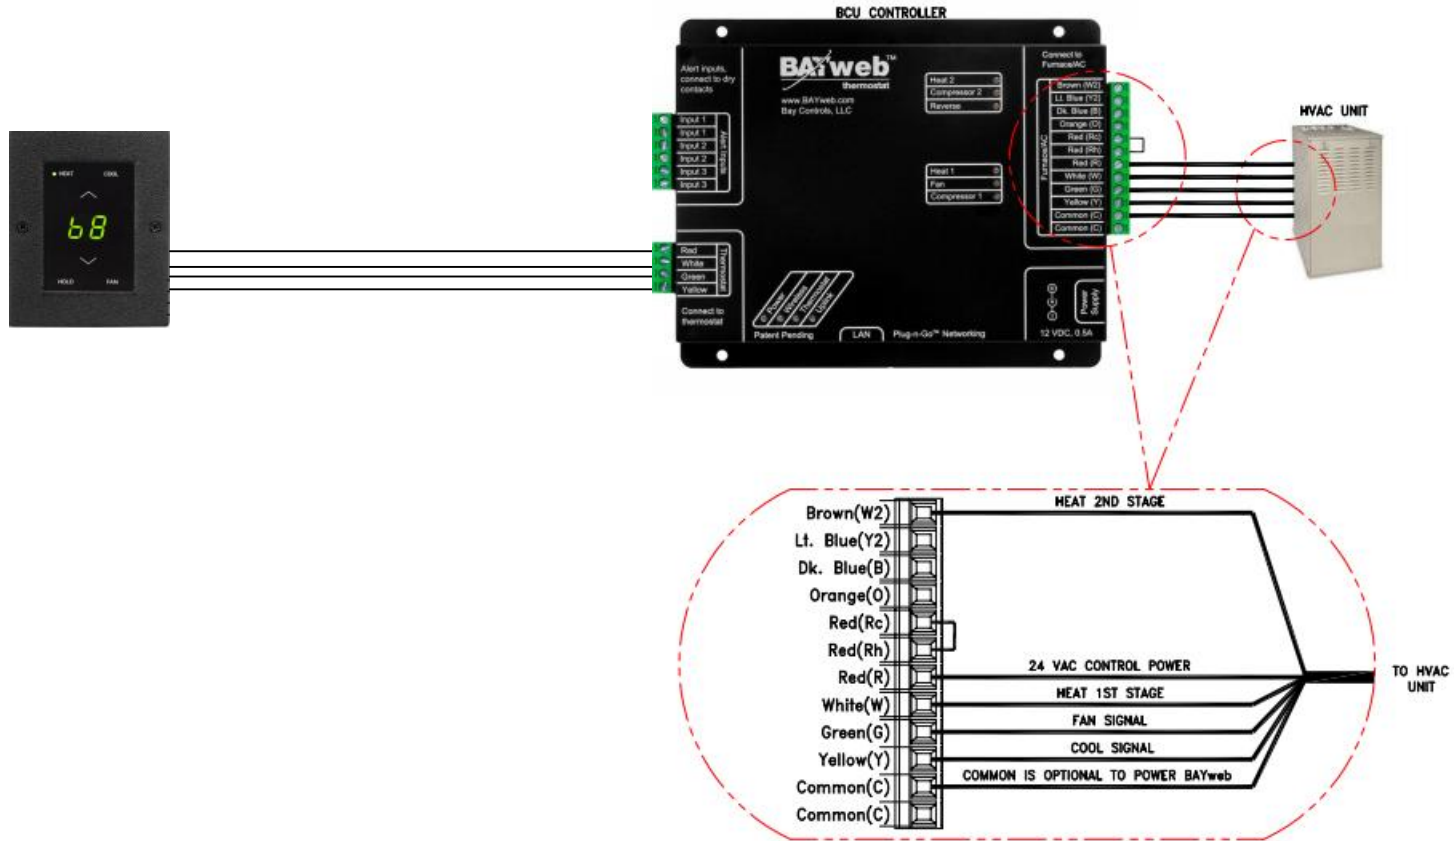

# Pro 2 / ADVANCED / PROFESSIONAL BAYweb THERMOSTAT CONVENTIONAL 2 HEAT/ 1 COOL

Part Number	BW-BCU7 or BW-BCU4-2 or BW-BCU4-8
Dimensions	7.5" W x 5.65" H x 1.2" D
Weight	13 oz

Part Number	BW-T101
Dimensions	4" W x 5" H x 0.6" D
Weight	4 oz