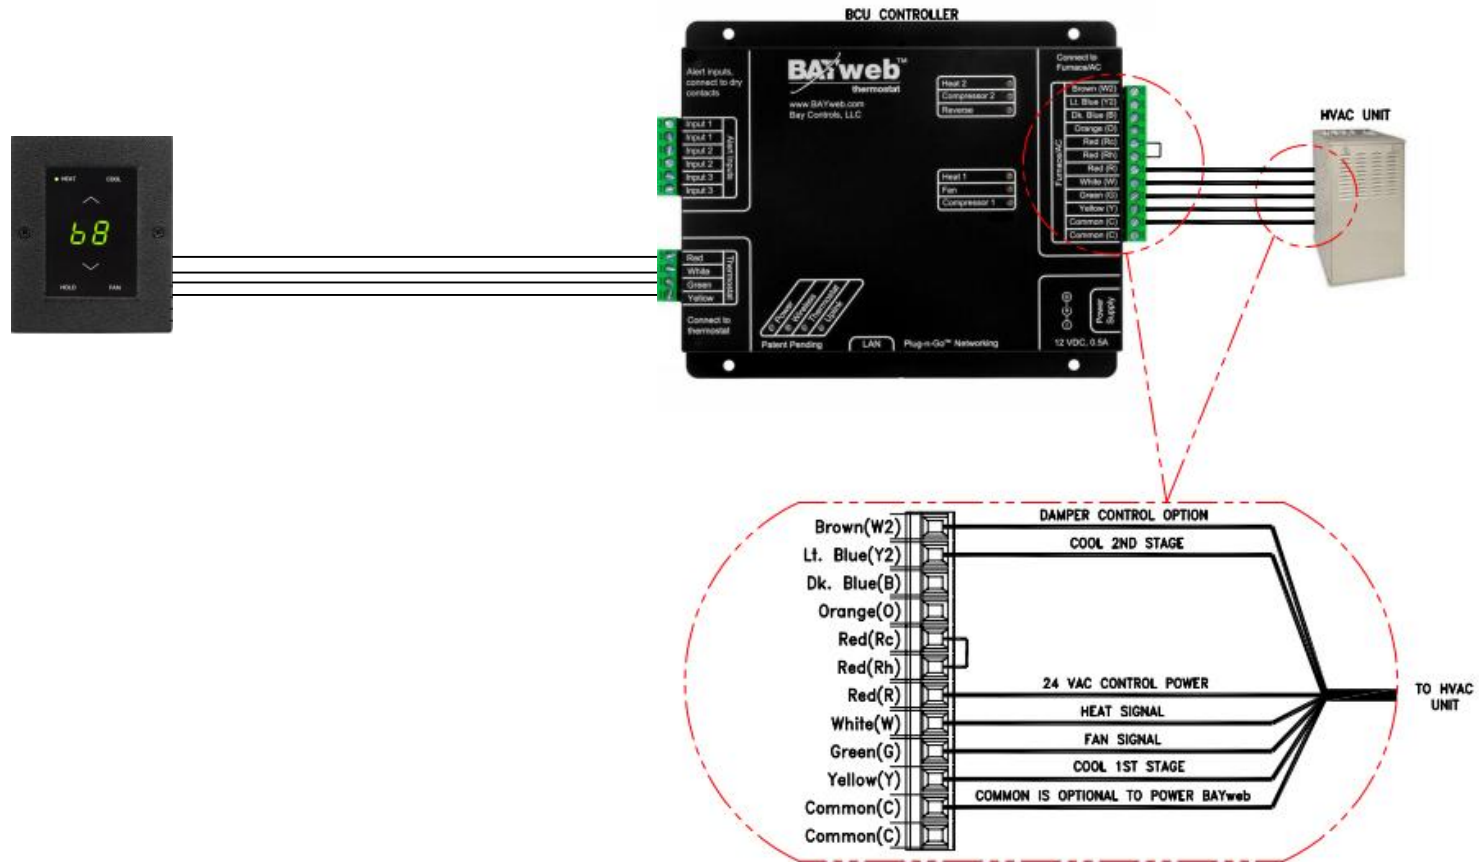

# Pro 2 / ADVANCED / PROFESSIONAL BAYweb THERMOSTAT CONVENTIONAL 1 HEAT/ 2 COOL

Part Number	BW-BCU7 or BW-BCU4-2 or BW-BCU4-8
Dimensions	7.5" W x 5.65" H x 1.2" D
Weight	13 oz

Part Number	BW-T101
Dimensions	4" W x 5" H x 0.6" D
Weight	4 oz