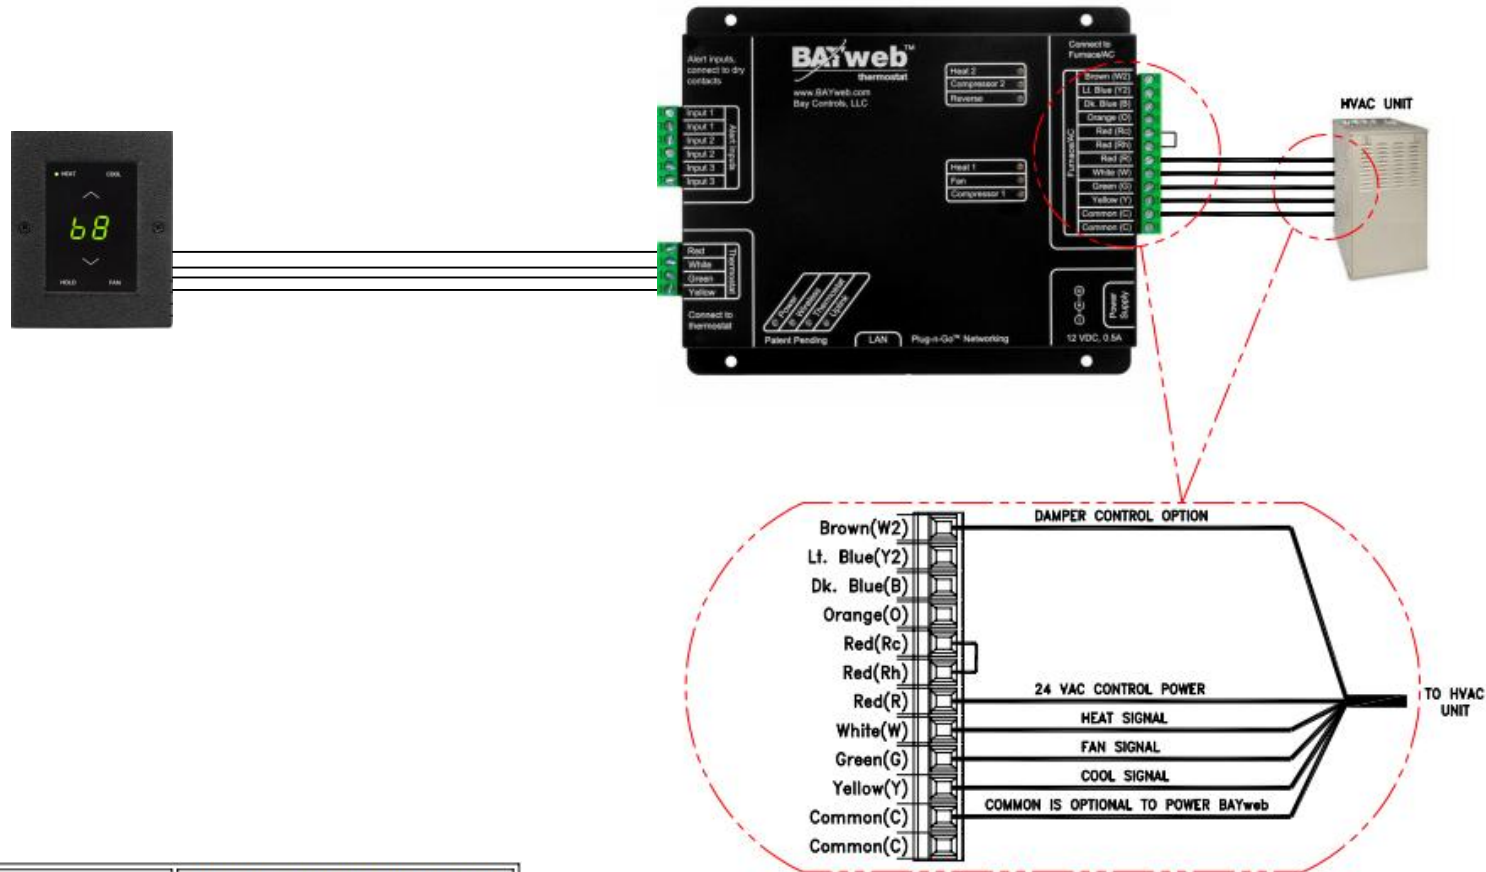

Pro 2 / ADVANCED / PROFESSIONAL BAYweb THERMOSTAT CONVENTIONAL 1 HEAT/ 1 COOL

Part Number	BW-BCU7 or BW-BCU4-2 or BW-BCU4-8
Dimensions	7.5" W x 5.65" H x 1.2" D
Weight	13 oz

Part Number	BW-T101
Dimensions	4" W x 5" H x 0.6" D
Weight	4 oz