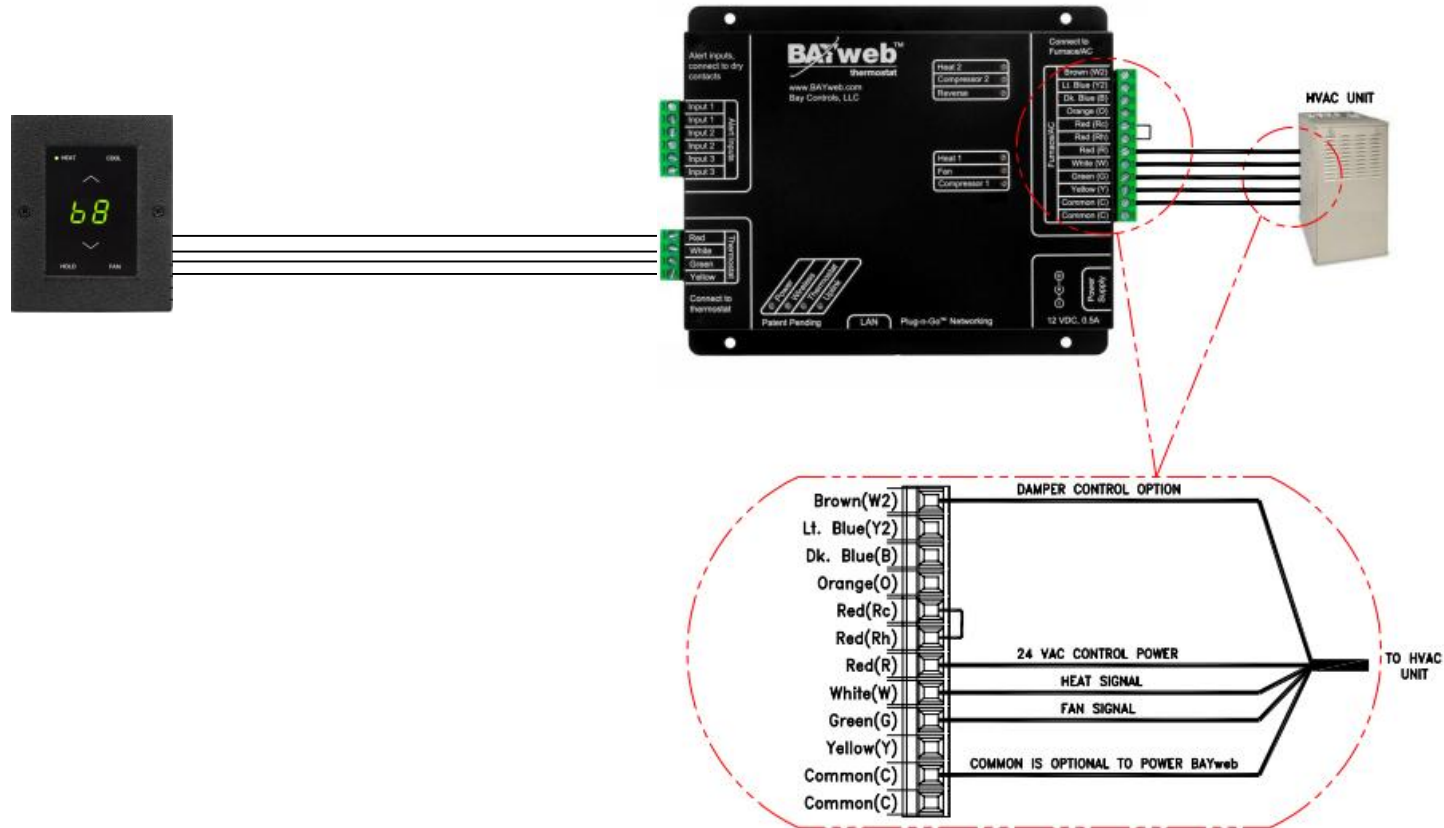

Pro 2 / ADVANCED / PROFESSIONAL BAYweb THERMOSTAT CONVENTIONAL HEAT

Part Number	BW-BCU7 or BW-BCU4-2 or BW-BCU4-8
Dimensions	7.5" W x 5.65" H x 1.2" D
Weight	13 oz

Part Number	BW-T101
Dimensions	4" W x 5" H x 0.6" D
Weight	4 oz