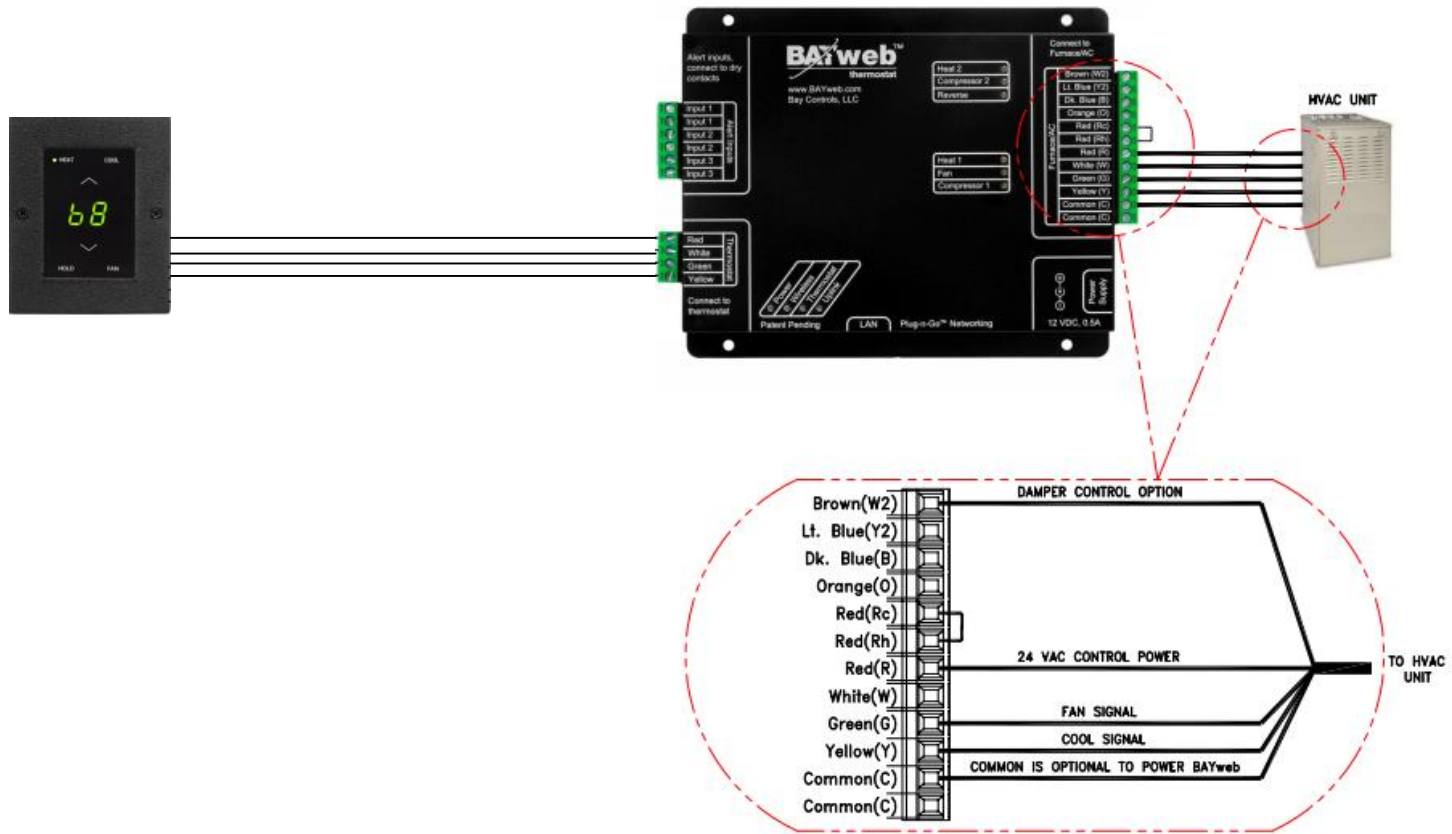

# Pro 2 / ADVANCED / PROFESSIONAL BAYweb THERMOSTAT CONVENTIONAL COOL

Part Number	BW-BCU7 or BW-BCU4-2 or BW-BCU4-8
Dimensions	7.5" W x 5.65" H x 1.2" D
Weight	13 oz

Part Number	BW-T101
Dimensions	4" W x 5" H x 0.6" D
Weight	4 oz